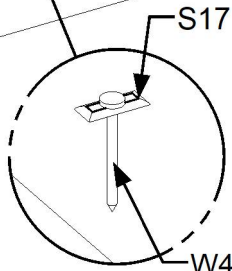

240 min

video tutorial

1/5	2, 3, 7, 11, 12, 13, 14, assembly instructions
2/5	1, 4, 5, 6, 8, 9
3/5	16, 17, 18, 19
4/5	Steel frame, mechanism, fittings
5/5	Handle, LED lights

1

x4

x16

2

x14

3

3

- B7** Ø8X30 12
- P20** 8
- G4** Ø4X16 8
- K5** 4
- A1** Ø7X50 20

4

4

5

6

5