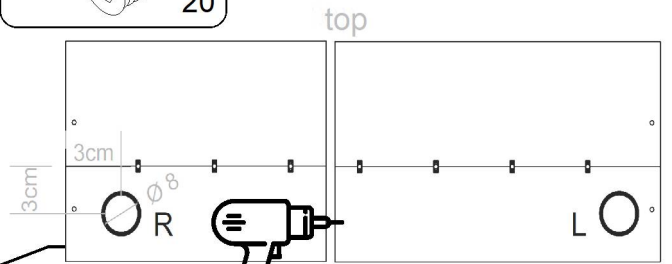

240 min

video tutorial

1/5	2, 3, 7, 11, 12, 13, 14, assembly instructions
2/5	1, 4, 5, 6, 8, 9
3/5	16, 17, 18, 19
4/5	Steel frame, mechanism, fittings
5/5	Handle, LED lights

1

x4

x16

2

x14

3

3

- B7** Ø8X30 12
- P20** 8
- G4** Ø4X16 8
- K5** 4
- A1** Ø7X50 20

4

4

5

6

5