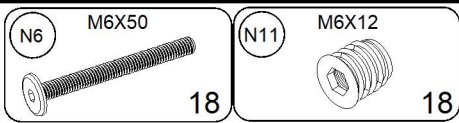

240 min

video tutorial

1/5	2, 3, 7, 11, 12, 13, 14, assembly instructions
2/5	1, 4, 5, 6, 8, 9
3/5	16, 17, 18, 19
4/5	Steel frame, mechanism, fittings
5/5	Handle, LED lights

1

x4

x16

2

x14

3

3

- B7** Ø8X30 12
- P20** 8
- G4** Ø4X16 8
- K5** 4
- A1** Ø7X50 20

4

4

5

6

5

7

M8

8

9

6

10

N12 M4X22 4

11