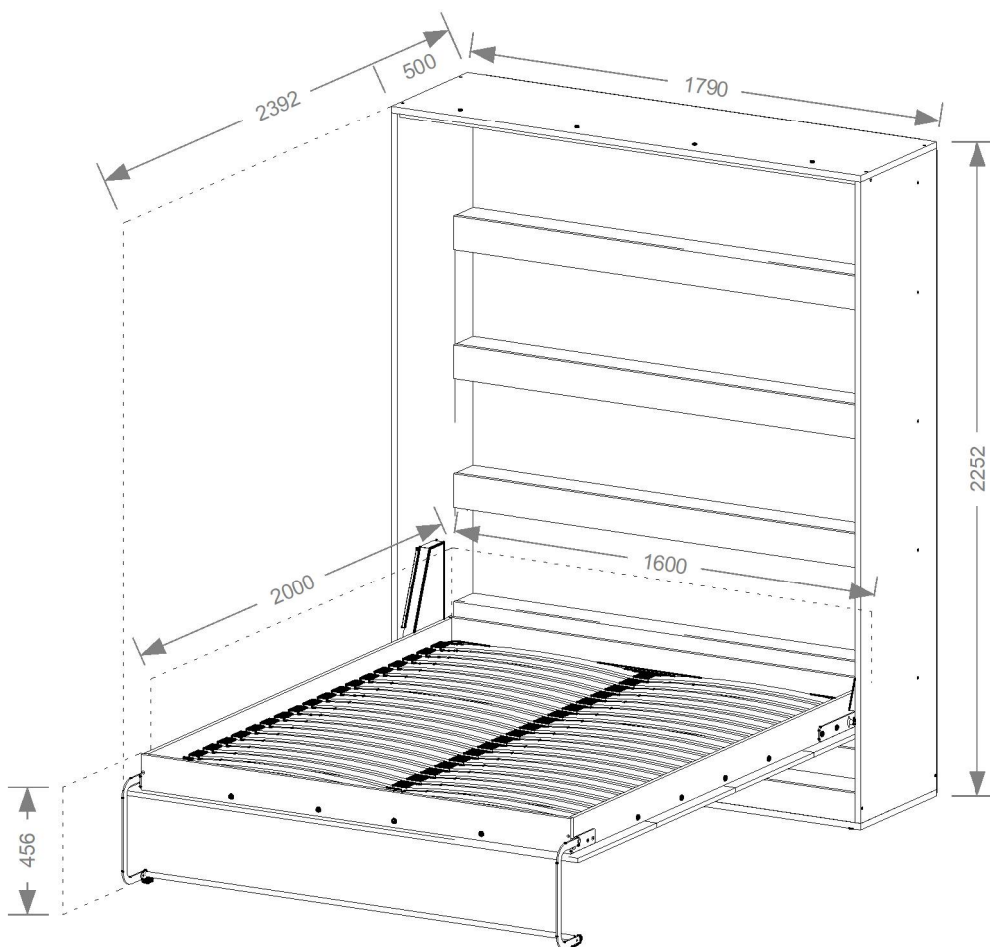

240 min

video tutorial

1/5	2, 3, 7, 11, 12, 13, 14, assembly instructions
2/5	1, 4, 5, 6, 8, 9
3/5	16, 17, 18, 19
4/5	Steel frame, mechanism, fittings
5/5	Handle, LED lights

1

x4

x16

2

x14

3

3

- B7** Ø8X30 12
- P20** 8
- G4** Ø4X16 8
- K5** 4
- A1** Ø7X50 20

4

4

5

6

5