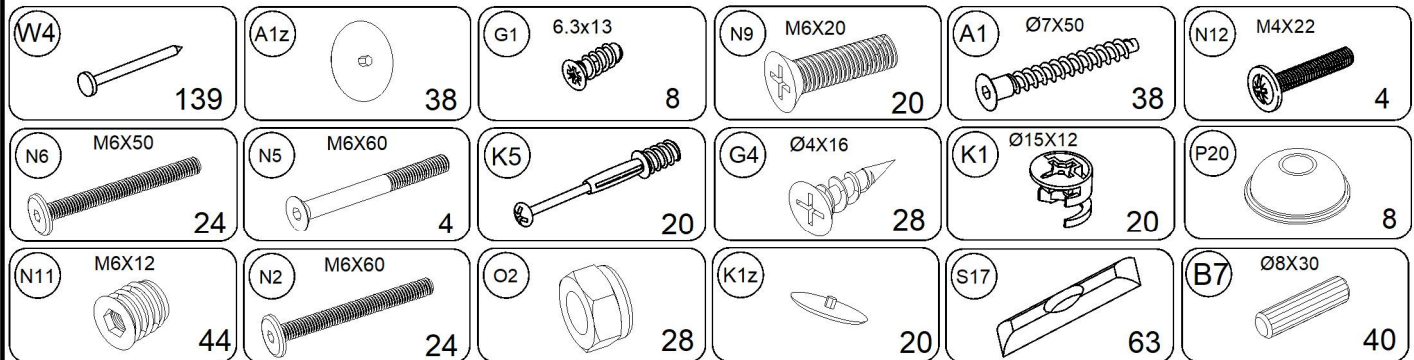

240 min

video tutorial

1/5	2, 3, 7, 11, 12, 13, 14, assembly instructions
2/5	1, 4, 5, 6, 8, 9
3/5	16, 17, 18, 19
4/5	Steel frame, mechanism, fittings
5/5	Handle, LED lights

1

x4

x16

2

x14

3

3

- B7** Ø8X30 12
- P20** 8
- G4** Ø4X16 8
- K5** 4
- A1** Ø7X50 20

4

4

5

6

5