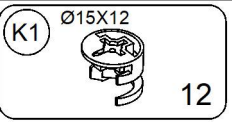

240 min

video tutorial

|            |   |
|------------|---|
| <b>1/5</b> | 1, 4, 5, 6, 7, 9, 10, 12, 13, assembly instructions |
| <b>2/5</b> | 2, 3, 14, 15  |
| <b>3/5</b> | 16, 17, 18, 19                                      |
| <b>4/5</b> | Steel frame, mechanism, fittings                    |
| <b>5/5</b> | Handle, LED lights                                  |

1

**x2**

**x8**

2

**x10**

3

# 3

- B7** Ø8X30 12
- P20** 8
- G4** Ø4X16 8
- K5** 4
- A1** Ø7X50 20