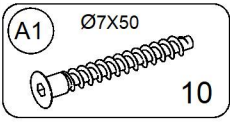

240 min

video tutorial

|            |   |
|------------|---|
| <b>1/5</b> | 1, 4, 5, 6, 7, 9, 10, 12, 13, assembly instructions |
| <b>2/5</b> | 2, 3, 14, 15  |
| <b>3/5</b> | 16, 17, 18, 19                                      |
| <b>4/5</b> | Steel frame, mechanism, fittings                    |
| <b>5/5</b> | Handle, LED lights                                  |

1

**x2**

**x8**

2

**x10**

3

# 3

- B7** Ø8X30 12
- P20** 8
- G4** Ø4X16 8
- K5** 4
- A1** Ø7X50 20