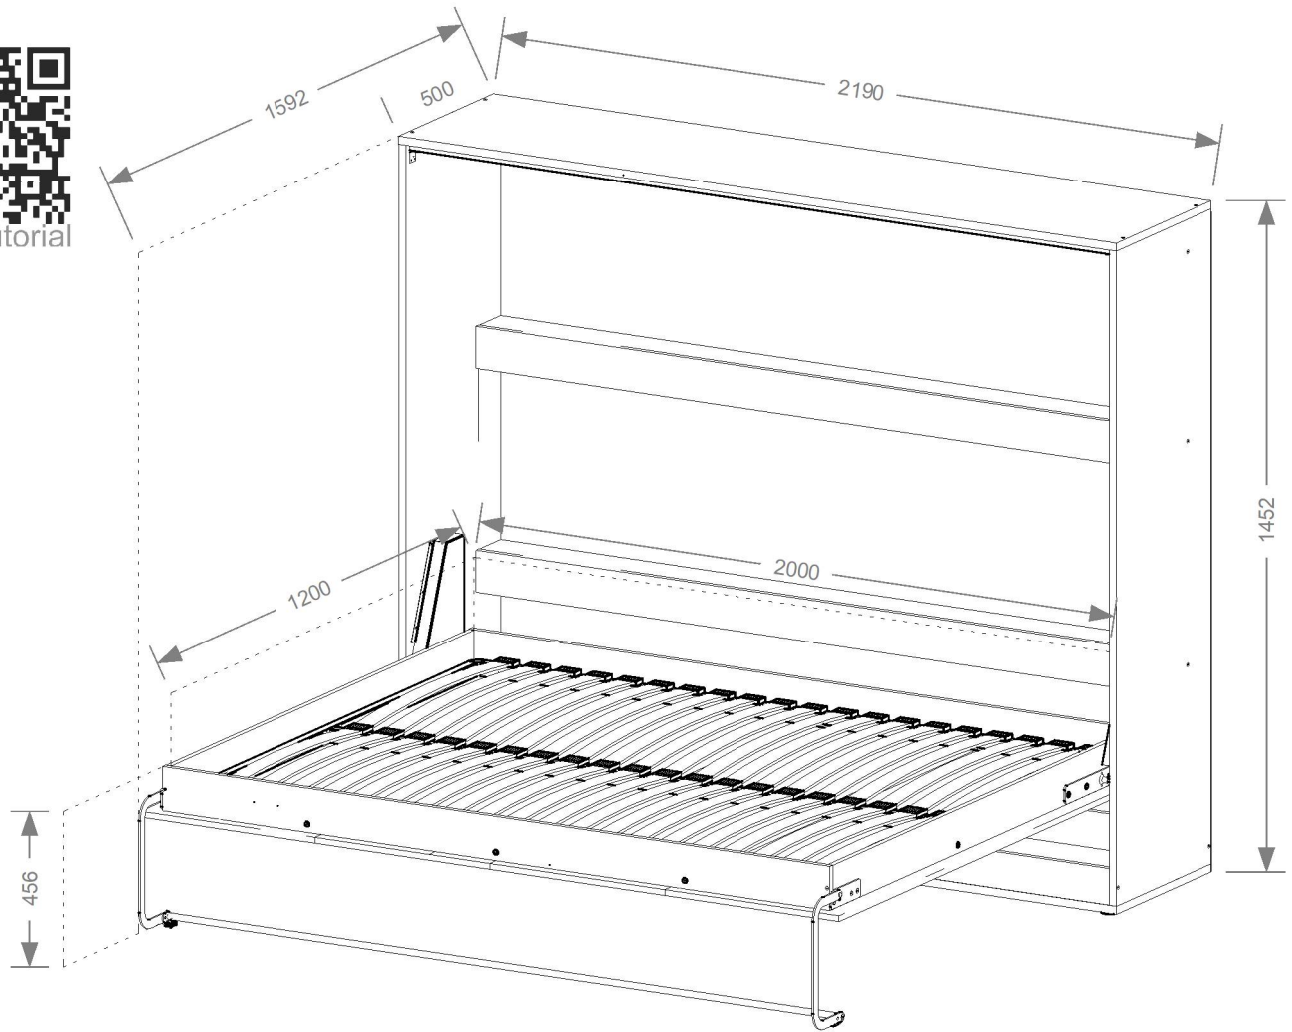

240 min

video tutorial

|            |   |
|------------|---|
| <b>1/5</b> | 1, 4, 5, 6, 7, 9, 10, 12, 13, assembly instructions |
| <b>2/5</b> | 2, 3, 14, 15  |
| <b>3/5</b> | 16, 17, 18, 19                                      |
| <b>4/5</b> | Steel frame, mechanism, fittings                    |
| <b>5/5</b> | Handle, LED lights                                  |

1

**x2**

**x8**

2

**x10**

3

# 3

- B7** Ø8X30 12
- P20** 8
- G4** Ø4X16 8
- K5** 4
- A1** Ø7X50 20