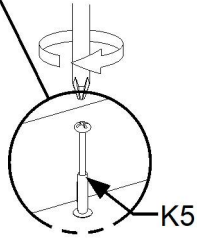

240 min

video tutorial

|            |   |
|------------|---|
| <b>1/5</b> | 1, 4, 5, 6, 7, 9, 10, 12, 13, assembly instructions |
| <b>2/5</b> | 2, 3, 14, 15  |
| <b>3/5</b> | 16, 17, 18, 19                                      |
| <b>4/5</b> | Steel frame, mechanism, fittings                    |
| <b>5/5</b> | Handle, LED lights                                  |

1

**x2**

**x8**

2

**x10**

3

# 3

- B7** Ø8X30 12
- P20** 8
- G4** Ø4X16 8
- K5** 4
- A1** Ø7X50 20