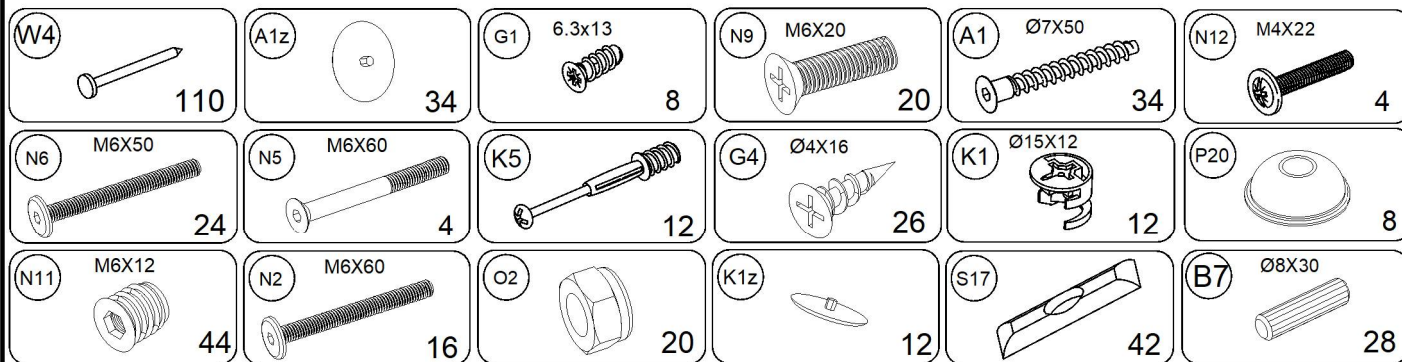

240 min

video tutorial

|            |   |
|------------|---|
| <b>1/5</b> | 1, 4, 5, 6, 7, 9, 10, 12, 13, assembly instructions |
| <b>2/5</b> | 2, 3, 14, 15  |
| <b>3/5</b> | 16, 17, 18, 19                                      |
| <b>4/5</b> | Steel frame, mechanism, fittings                    |
| <b>5/5</b> | Handle, LED lights                                  |

1

**x2**

**x8**

2

**x10**

3

# 3

- B7** Ø8X30 12
- P20** 8
- G4** Ø4X16 8
- K5** 4
- A1** Ø7X50 20