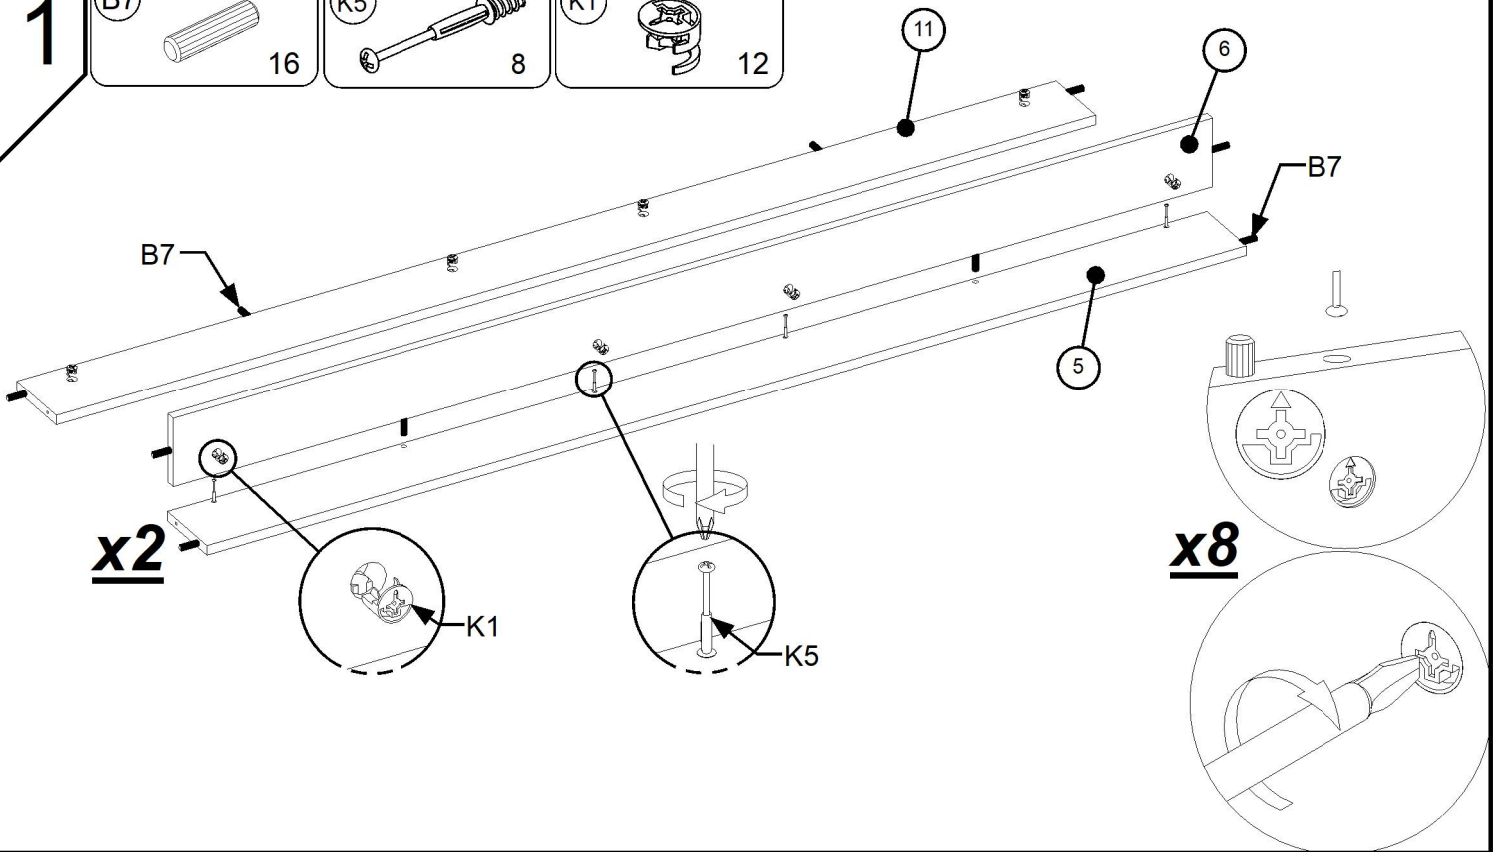

240 min

video tutorial

|            |   |
|------------|---|
| <b>1/5</b> | 1, 4, 5, 6, 7, 9, 10, 12, 13, assembly instructions |
| <b>2/5</b> | 2, 3, 14, 15  |
| <b>3/5</b> | 16, 17, 18, 19                                      |
| <b>4/5</b> | Steel frame, mechanism, fittings                    |
| <b>5/5</b> | Handle, LED lights                                  |

1

**x2**

**x8**

2

**x10**

3

# 3

- B7** Ø8X30 12
- P20** 8
- G4** Ø4X16 8
- K5** 4
- A1** Ø7X50 20