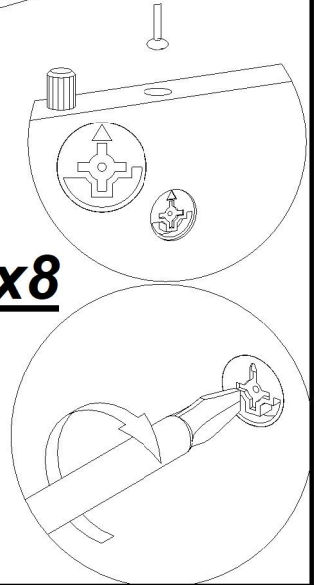

240 min

video tutorial

|            |   |
|------------|---|
| <b>1/5</b> | 1, 4, 5, 6, 7, 9, 10, 12, 13, assembly instructions |
| <b>2/5</b> | 2, 3, 14, 15  |
| <b>3/5</b> | 16, 17, 18, 19                                      |
| <b>4/5</b> | Steel frame, mechanism, fittings                    |
| <b>5/5</b> | Handle, LED lights                                  |

1

**x2**

**x8**

2

**x10**

3

# 3

- B7** Ø8X30 12
- P20** 8
- G4** Ø4X16 8
- K5** 4
- A1** Ø7X50 20