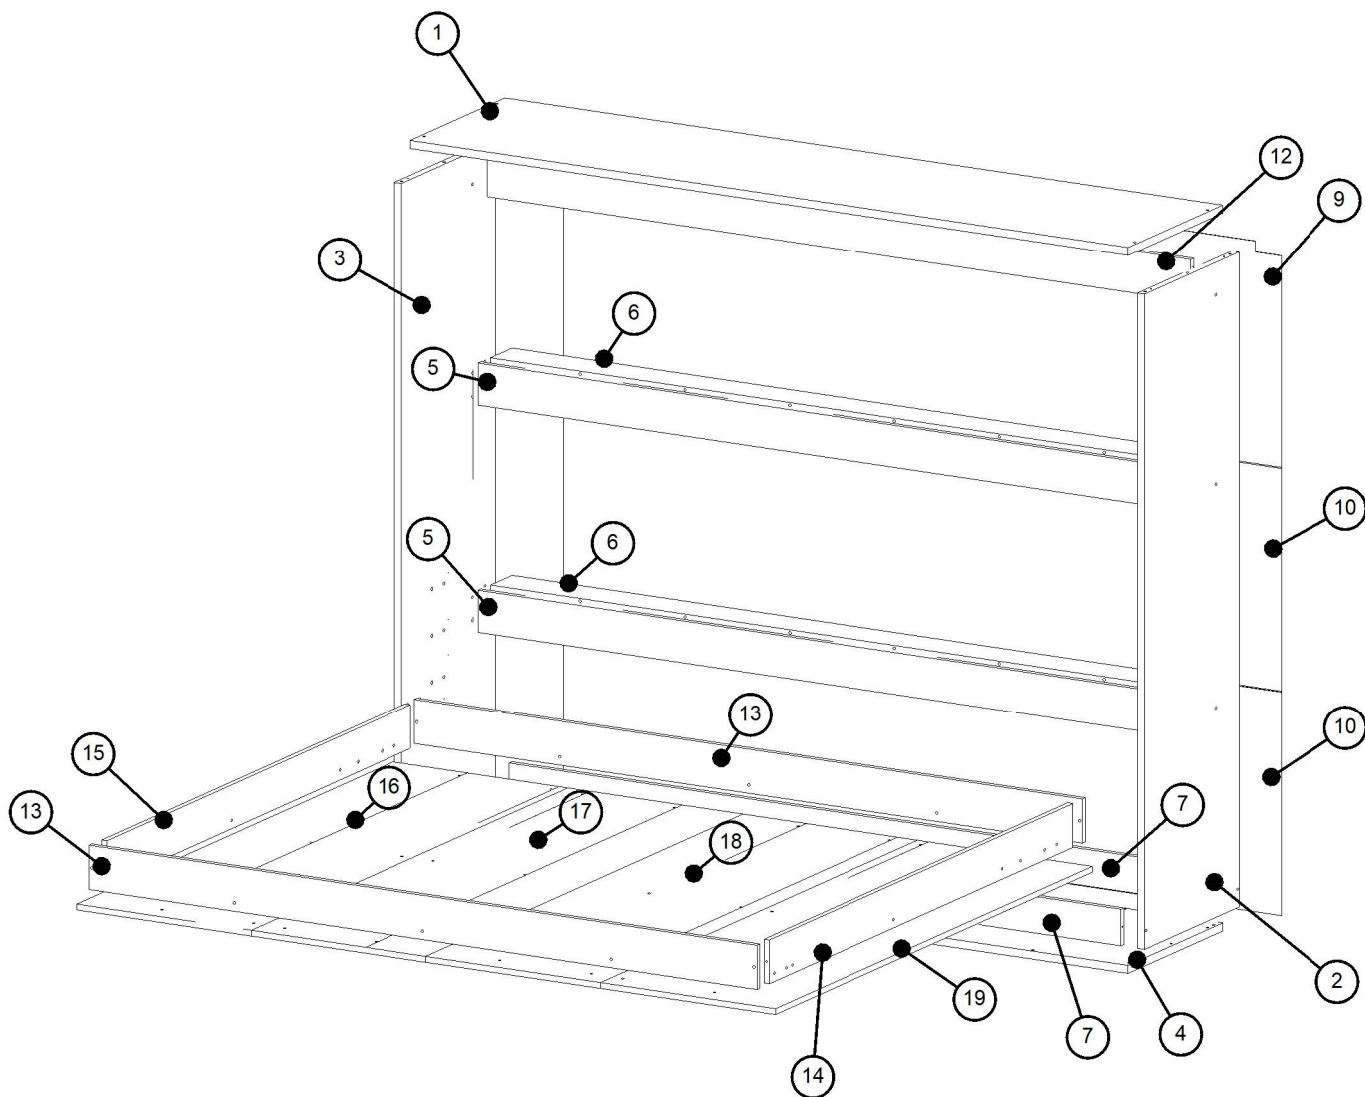

240 min

video tutorial

|            |   |
|------------|---|
| <b>1/5</b> | 1, 4, 5, 6, 7, 9, 10, 12, 13, assembly instructions |
| <b>2/5</b> | 2, 3, 14, 15  |
| <b>3/5</b> | 16, 17, 18, 19                                      |
| <b>4/5</b> | Steel frame, mechanism, fittings                    |
| <b>5/5</b> | Handle, LED lights                                  |

1

**x2**

**x8**

2

**x10**

3

# 3

- B7** Ø8X30 12
- P20** 8
- G4** Ø4X16 8
- K5** 4
- A1** Ø7X50 20