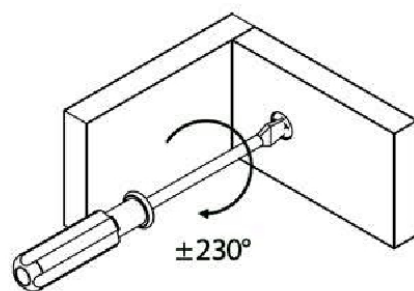

# REGAŁ M3-MIKI

 Ø8x30 mm Ax28	 Bx16	 43 mm Cx16	 Dx1	 Ø3,5x13 mm Ex16
 Ø7x50 mm Fx12	 Gx6		 H x 38	 Ix4
 Jx12	 Kx1	 Lx1	 Mx1	

**1**

 ∅8x30 mm Ax12	 Bx12	 43 mm Cx12
--	---	---

**2**

 ∅3,5x13 mm Ex8	 Gx4
--	---

**3**

**4**

x2

**5**

x2

**6**

**7**

**8**