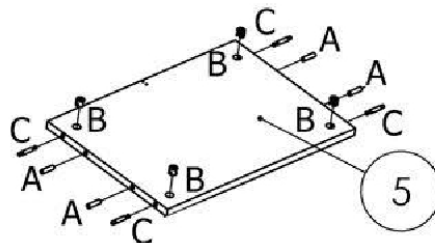

# REGAŁ M3-MIKI

 Ø8x30 mm Ax28	 Bx16	 43 mm Cx16	 Dx1	 Ø3,5x13 mm Ex16
 Ø7x50 mm Fx12	 Gx6		 H x 38	 Ix4
 Jx12	 Kx1	 Lx1	 Mx1	

**1**

 ∅8x30 mm Ax12	 Bx12	 43 mm Cx12
--	---	---

**2**

 ∅3,5x13 mm Ex8	 Gx4
--	---

**3**

**4**

x2

**5**

x2

**6**

**7**

**8**