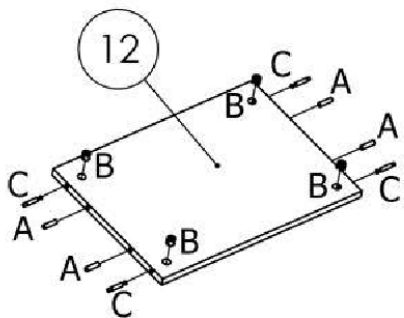

# REGAŁ M3-MIKI

 Ø8x30 mm Ax28	 Bx16	 43 mm Cx16	 Dx1	 Ø3,5x13 mm Ex16
 Ø7x50 mm Fx12	 Gx6		 H x 38	 Ix4
 Jx12	 Kx1	 Lx1	 Mx1	

**1**

 ∅8x30 mm Ax12	 Bx12	 43 mm Cx12
--	---	---

**2**

 ∅3,5x13 mm Ex8	 Gx4
--	---

**3**

**4**

x2

**5**

x2

**6**

**7**

**8**