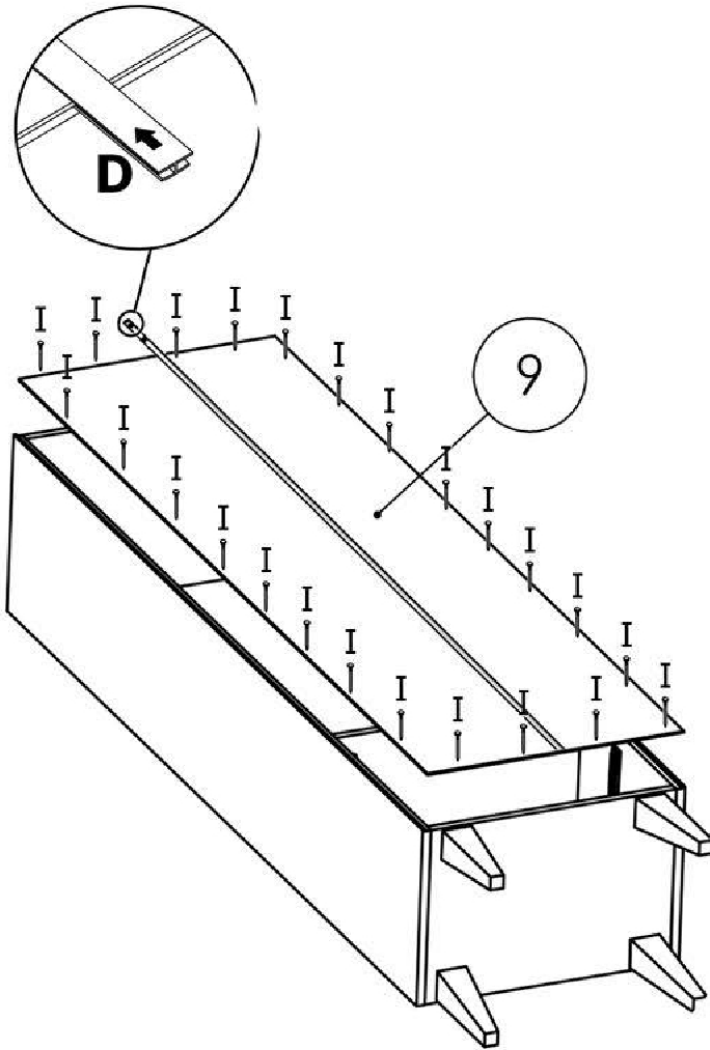

# REGAŁ M3-MIKI

 Ø8x30 mm Ax28	 Bx16	 43 mm Cx16	 Dx1	 Ø3,5x13 mm Ex16
 Ø7x50 mm Fx12	 Gx6		 H x 38	 Ix4
 Jx12	 Kx1	 Lx1	 Mx1	

**1**

 ∅8x30 mm Ax12	 Bx12	 43 mm Cx12
--	---	---

**2**

 ∅3,5x13 mm Ex8	 Gx4
--	---

**3**

**4**

x2

**5**

x2

**6**

**7**

**8**