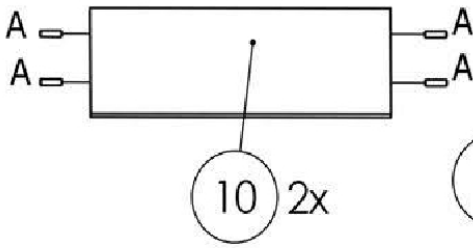

# REGAŁ M3-MIKI

 Ø8x30 mm Ax28	 Bx16	 43 mm Cx16	 Dx1	 Ø3,5x13 mm Ex16
 Ø7x50 mm Fx12	 Gx6		 H x 38	 Ix4
 Jx12	 Kx1	 Lx1	 Mx1	

**1**

 ∅8x30 mm Ax12	 Bx12	 43 mm Cx12
--	---	---

**2**

 ∅3,5x13 mm Ex8	 Gx4
--	---

**3**

**4**

x2

**5**

x2

**6**

**7**

**8**