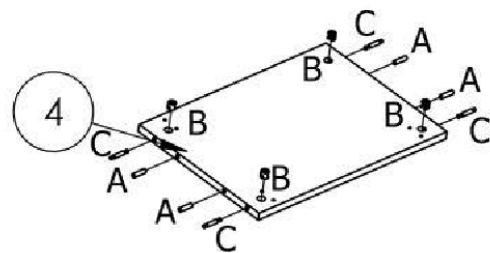

# REGAŁ M3-MIKI

 Ø8x30 mm Ax28	 Bx16	 43 mm Cx16	 Dx1	 Ø3,5x13 mm Ex16
 Ø7x50 mm Fx12	 Gx6		 H x 38	 Ix4
 Jx12	 Kx1	 Lx1	 Mx1	

**1**

 ∅8x30 mm Ax12	 Bx12	 43 mm Cx12
--	---	---

**2**

 ∅3,5x13 mm Ex8	 Gx4
--	---

**3**

**4**

x2

**5**

x2

**6**

**7**

**8**