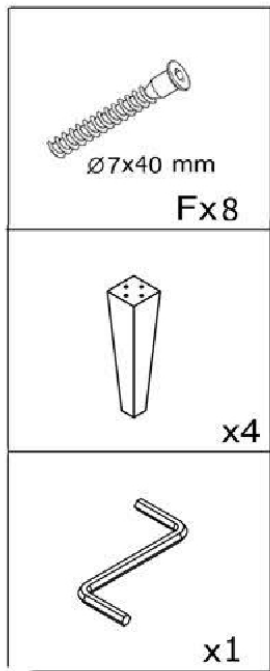

# REGAŁ M3-MIKI

 Ø8x30 mm Ax28	 Bx16	 43 mm Cx16	 Dx1	 Ø3,5x13 mm Ex16
 Ø7x50 mm Fx12	 Gx6		 H x 38	 Ix4
 Jx12	 Kx1	 Lx1	 Mx1	

**1**

 ∅8x30 mm Ax12	 Bx12	 43 mm Cx12
--	---	---

**2**

 ∅3,5x13 mm Ex8	 Gx4
--	---

**3**

**4**

x2

**5**

x2

**6**

**7**

**8**