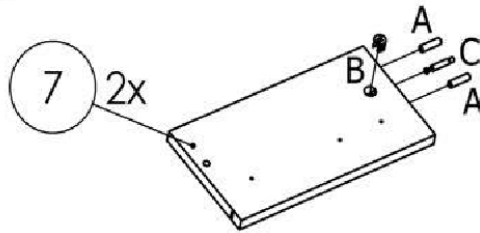

# REGAŁ M3-MIKI

 Ø8x30 mm Ax28	 Bx16	 43 mm Cx16	 Dx1	 Ø3,5x13 mm Ex16
 Ø7x50 mm Fx12	 Gx6		 H x 38	 Ix4
 Jx12	 Kx1	 Lx1	 Mx1	

**1**

 ∅8x30 mm Ax12	 Bx12	 43 mm Cx12
--	---	---

**2**

 ∅3,5x13 mm Ex8	 Gx4
--	---

**3**

**4**

x2

**5**

x2

**6**

**7**

**8**