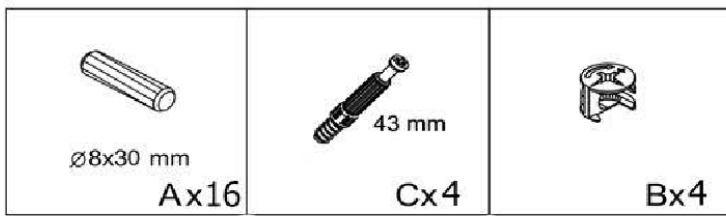

# REGAŁ M3-MIKI

 Ø8x30 mm Ax28	 Bx16	 43 mm Cx16	 Dx1	 Ø3,5x13 mm Ex16
 Ø7x50 mm Fx12	 Gx6		 H x 38	 Ix4
 Jx12	 Kx1	 Lx1	 Mx1	

**1**

 ∅8x30 mm Ax12	 Bx12	 43 mm Cx12
--	---	---

**2**

 ∅3,5x13 mm Ex8	 Gx4
--	---

**3**

**4**

x2

**5**

x2

**6**

**7**

**8**