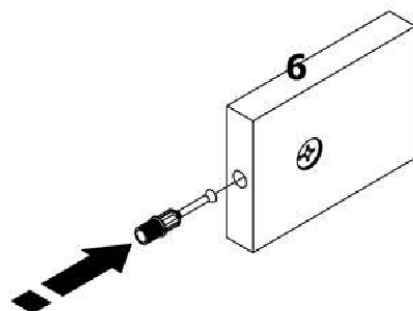

# REGAŁ M3-MIKI

 Ø8x30 mm Ax28	 Bx16	 43 mm Cx16	 Dx1	 Ø3,5x13 mm Ex16
 Ø7x50 mm Fx12	 Gx6		 H x 38	 Ix4
 Jx12	 Kx1	 Lx1	 Mx1	

**1**

 ∅8x30 mm Ax12	 Bx12	 43 mm Cx12
--	---	---

**2**

 ∅3,5x13 mm Ex8	 Gx4
--	---

**3**

**4**

x2

**5**

x2

**6**

**7**

**8**