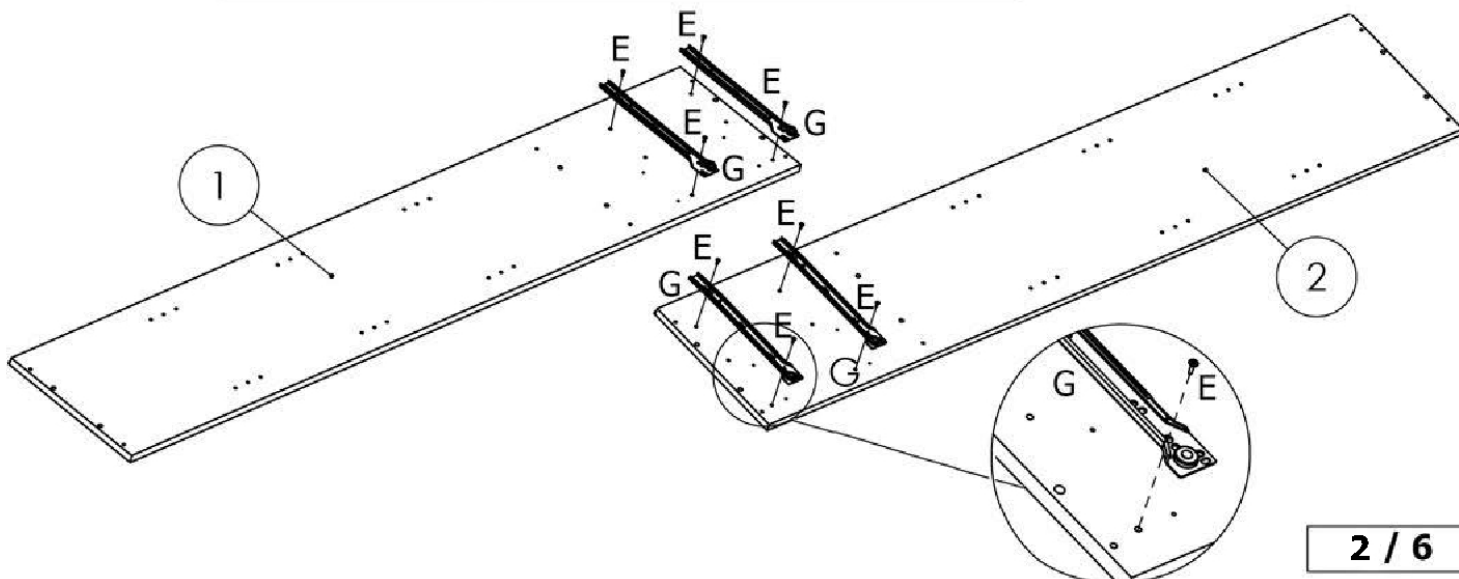

# REGAŁ M3-MIKI

 Ø8x30 mm Ax28	 Bx16	 43 mm Cx16	 Dx1	 Ø3,5x13 mm Ex16
 Ø7x50 mm Fx12	 Gx6		 H x 38	 Ix4
 Jx12	 Kx1	 Lx1	 Mx1	

**1**

 ∅8x30 mm Ax12	 Bx12	 43 mm Cx12
--	---	---

**2**

 ∅3,5x13 mm Ex8	 Gx4
--	---