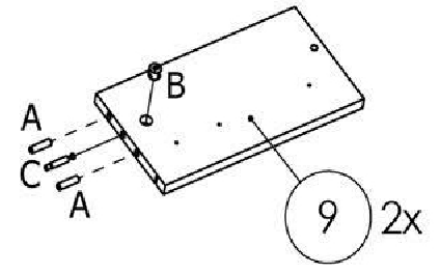

# REGAŁ M3-MIKI

 Ø8x30 mm Ax28	 Bx16	 43 mm Cx16	 Dx1	 Ø3,5x13 mm Ex16
 Ø7x50 mm Fx12	 Gx6		 H x 38	 Ix4
 Jx12	 Kx1	 Lx1	 Mx1	

**1**

 ∅8x30 mm Ax12	 Bx12	 43 mm Cx12
--	---	---

**2**

 ∅3,5x13 mm Ex8	 Gx4
--	---

**3**

**4**

x2

**5**

x2

**6**

**7**

**8**