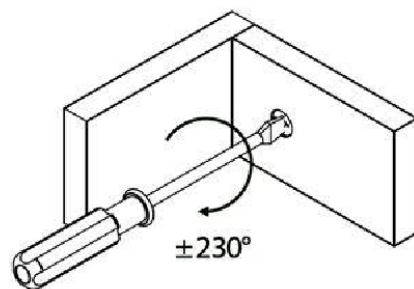

# REGAŁ M3-MIKI

 Ø8x30 mm Ax28	 Bx16	 43 mm Cx16	 Dx1	 Ø3,5x13 mm Ex16
 Ø7x50 mm Fx12	 Gx6		 H x 38	 Ix4
 Jx12	 Kx1	 Lx1	 Mx1	

**1**

 ∅8x30 mm Ax12	 Bx12	 43 mm Cx12
--	---	---

**2**

 ∅3,5x13 mm Ex8	 Gx4
--	---

**3**

**4**

x2

**5**

x2

**6**

**7**

**8**