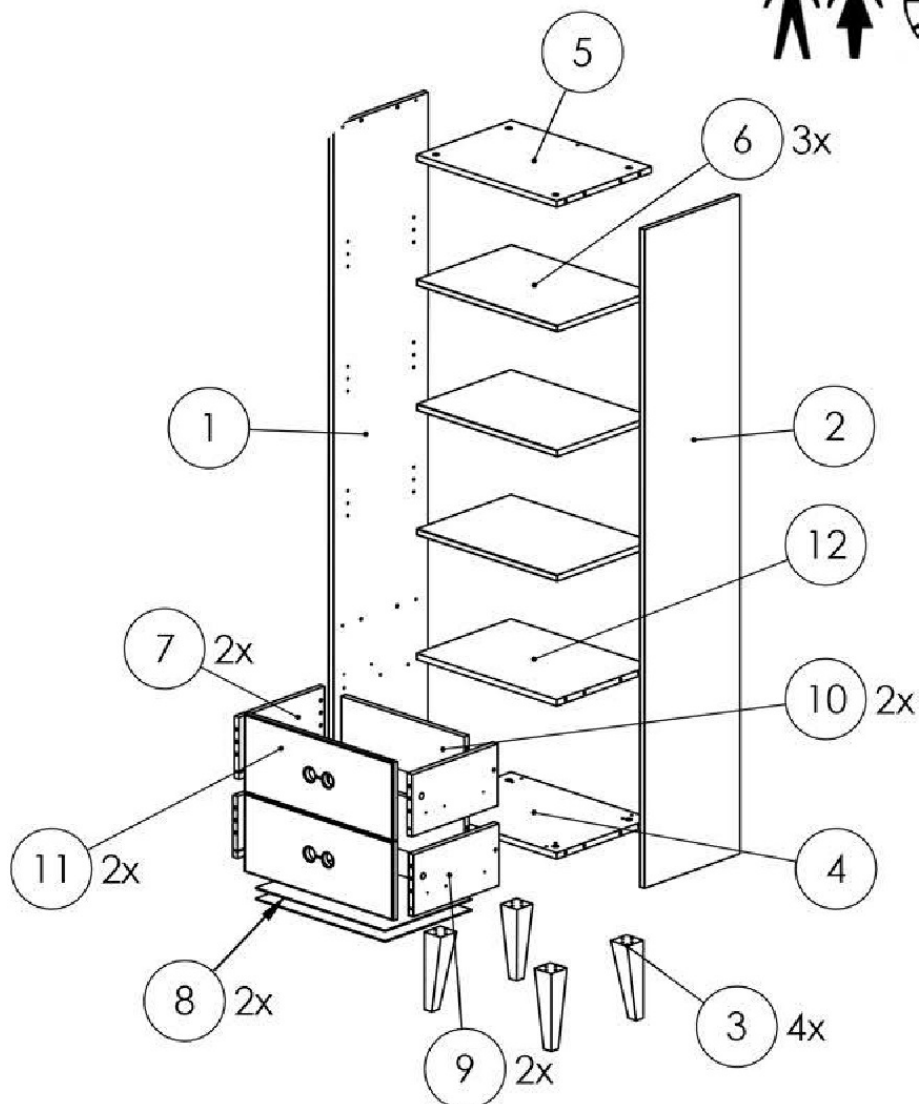

# REGAŁ M3-MIKI

 Ø8x30 mm Ax28	 Bx16	 43 mm Cx16	 Dx1	 Ø3,5x13 mm Ex16
 Ø7x50 mm Fx12	 Gx6		 H x 38	 Ix4
 Jx12	 Kx1	 Lx1	 Mx1	

**1**

 ∅8x30 mm Ax12	 Bx12	 43 mm Cx12
--	---	---

**2**

 ∅3,5x13 mm Ex8	 Gx4
--	---

**3**

**4**

x2

**5**

x2

**6**

**7**

**8**